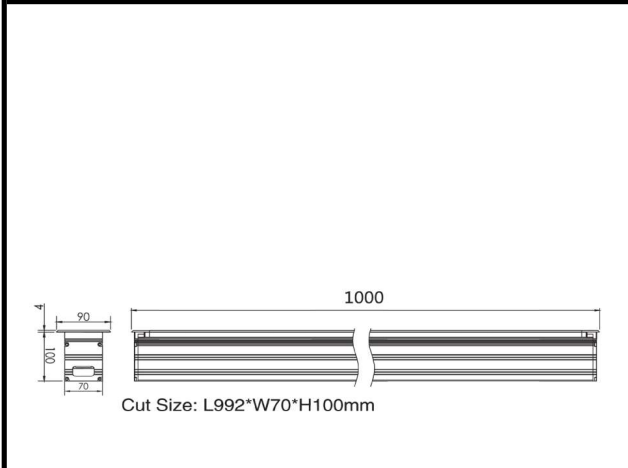

Sovitron Interior Pvt.Ltd.

Model Name	UNITY-2307 / DL-OSL-2307A-18
Description	linear Inground light

Technical description	Image
-----------------------	-------

Dimension	L=1000mm Cutout W=70mm With trim W=90mm H=100mm
Frame	Aluminum
Color Tempertaure	RGB
Power	21W
Total Luminous Flux	840 lm
Efficacy	40 lm/W
IP rating	67
Color Rendering	≥80
Mounting	Buried
Beam angle	5, 12.5, 20, 30, 45, 60, 15X30, 10X60 Degree
Optics	Tempered glass
Dimming	NON-Dimmable
Operating Voltage	220-240 VAC
Standard Lifetime	L70 minimum at 50,000 burning hours

Dimension diagram

Remarks:-